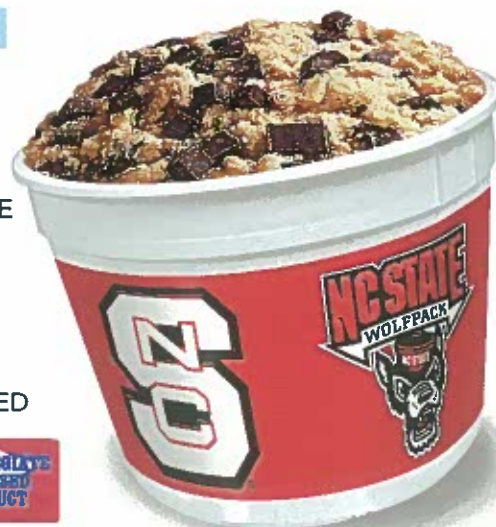

# SHOW YOUR TEAM SPIRIT!

39 - \$16

UNIVERSITY OF NORTH CAROLINA CHUNKY CHOCOLATE CHIP TUB 2.5 LBS.

57 - \$16

NORTH CAROLINA STATE CHUNKY CHOCOLATE CHIP TUB 2.5 LBS.

COLLECTIBLE AND REUSABLE

OFFICIALLY LICENSED

9135 • \$15

**CREAM CHEESE BRAIDED BREAD**  
20 oz. roll

9136 • \$15

**APPLE BRAIDED BREAD**  
20 oz. roll

9104 • \$15

**PUMPKIN ROLL**  
22 oz. roll

9149 • \$16

**CINNABON**